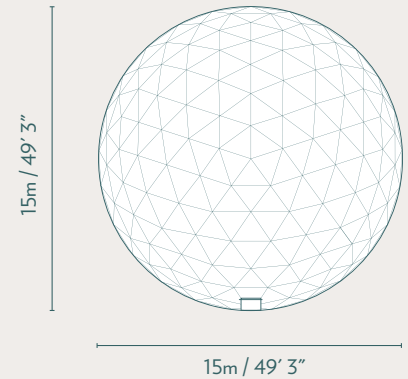

## Stargazer Geodesic Dome

Our XXL Stargazer. Ideal for events, family gatherings and endless opportunities.

The 15m Stargazer is best suited for events, collaborative work space or a large studio. Offering 177 sq m (1905 sq ft), there is ample room for guests, bathrooms, additional rooms and seating if required.

**BUILT TO LAST!**  
LEADERS IN FRAME STRENGTH

**STRUCTURE DIMENSIONS** Floor Area  
Kiewitt Design

**OVERHEAD DIMENSIONS**  
Floor Area 177sqm / 1905sqft

**SINGLE DOOR FRAME**  
Inside

**CLEAR VIEW STRUCTURE WINDOWS**  
With Cover On

## SPECIFICATIONS

Diameter	15m / 49' 3"
Center Height	6.6m / 21' 10"
Floor Area	177sqm / 1905sqft
Structure Weight	2500kg / 5512lbs
Structure Design	Kiewitt
Exterior Colours*	<input type="radio"/> <input type="radio"/> <input type="radio"/>