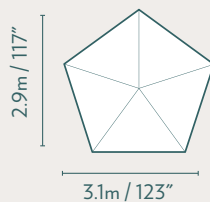

## Stargazer Geodesic Dome

Our XXL Stargazer. Ideal for events, family gatherings and endless opportunities.

The 15m Stargazer is best suited for events, collaborative work space or a large studio. Offering 177 sq m (1905 sq ft), there is ample room for guests, bathrooms, additional rooms and seating if required.

**BUILT TO LAST!**  
LEADERS IN FRAME STRENGTH

**STRUCTURE DIMENSIONS** Floor Area  
Kiewitt Design

**OVERHEAD DIMENSIONS**  
Floor Area 177sqm / 1905sqft

**SINGLE DOOR FRAME**  
Inside

**CLEAR VIEW STRUCTURE WINDOWS**  
With Cover On

**DOUBLE DOOR FRAME**  
Inside

**SKYLIGHT DIMENSIONS**

**CIRCLE GLASS WINDOW**  
(Operable)

**CIRCLE PVC WINDOW**  
(Inoperable)

**TRIANGLE ROLL-UP WINDOW**  
(With Screen)

Stargazer Domes

\*Arist rendering only. Discrepancies may occur between picture and final purchased product.

## SPECIFICATIONS

Diameter	15m / 49' 3"
Center Height	6.6m / 21' 10"
Floor Area	177sqm / 1905sqft
Structure Weight	2500kg / 5512lbs
Structure Design	Kiewitt
Exterior Colours*	<input type="radio"/> <input type="radio"/> <input type="radio"/>