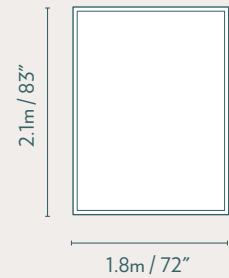

DOUBLE DOOR FRAME
Inside