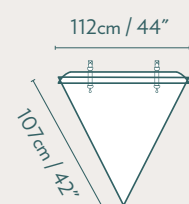

**BUILT TO LAST!**  
LEADERS IN FRAME STRENGTH

**STRUCTURE DIMENSIONS** Floor Area  
Kiewitt Design

**OVERHEAD DIMENSIONS**  
Floor Area 177sqm / 1905sqft

**SINGLE DOOR FRAME**  
Inside

**CLEAR VIEW STRUCTURE WINDOWS**  
With Cover On

**DOUBLE DOOR FRAME**  
Inside

**SKYLIGHT DIMENSIONS**

**CIRCLE GLASS WINDOW**  
(Operable)

**CIRCLE PVC WINDOW**  
(Inoperable)

**TRIANGLE ROLL-UP WINDOW**  
(With Screen)

Stargazer Domes

\*Arist rendering only. Discrepancies may occur between picture and final purchased product.

## SPECIFICATIONS

Diameter	15m / 49' 3"
Center Height	6.6m / 21' 10"
Floor Area	177sqm / 1905sqft
Structure Weight	2500kg / 5512lbs
Structure Design	Kiewitt
Exterior Colours*	<input type="radio"/> <input type="radio"/> <input type="radio"/>

Standard Framework Thickness	42mm x 2.5mm
Framework Thickness Upgrade	48mm x 3mm

**ADDITIONAL INFORMATION** Structure bolt lengths: M18\*80 without insulation, M 18\*110 with insulation  
**Wrench size required:** 27mm **Installation tools:** Electric hand drill / scaffolding / 25 ton crane / steel cable. Placement of windows, doors, stove jack and other add-ons specified once quote is received and confirmed. **All measurements rounded to nearest cm/inch.**  
[www.lunaglamping.com](http://www.lunaglamping.com)