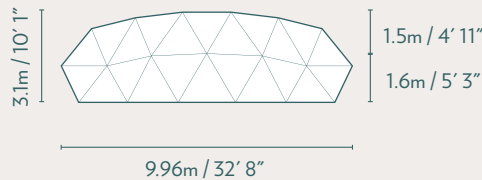

## Stargazer Geodesic Dome

Our XXL Stargazer. Ideal for events, family gatherings and endless opportunities.

The 15m Stargazer is best suited for events, collaborative work space or a large studio. Offering 177 sq m (1905 sq ft), there is ample room for guests, bathrooms, additional rooms and seating if required.

**BUILT TO LAST!**  
LEADERS IN FRAME STRENGTH

**STRUCTURE DIMENSIONS** Floor Area  
Kiewitt Design

**OVERHEAD DIMENSIONS**  
Floor Area 177sqm / 1905sqft

**SINGLE DOOR FRAME**  
Inside

**CLEAR VIEW STRUCTURE WINDOWS**  
With Cover On

## SPECIFICATIONS

Diameter	15m / 49' 3"
Center Height	6.6m / 21' 10"
Floor Area	177sqm / 1905sqft
Structure Weight	2500kg / 5512lbs
Structure Design	Kiewitt
Exterior Colours*	<input type="radio"/> <input type="radio"/> <input type="radio"/>