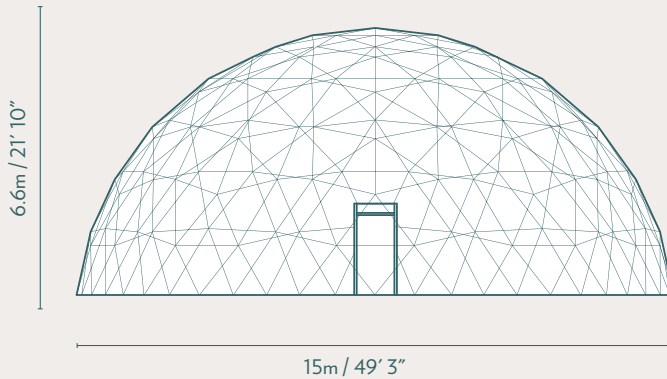

## Stargazer Geodesic Dome

Our XXL Stargazer. Ideal for events, family gatherings and endless opportunities.

The 15m Stargazer is best suited for events, collaborative work space or a large studio. Offering 177 sq m (1905 sq ft), there is ample room for guests, bathrooms, additional rooms and seating if required.

**BUILT TO LAST!**  
LEADERS IN FRAME STRENGTH

**STRUCTURE DIMENSIONS** Floor Area  
Kiewitt Design

**OVERHEAD DIMENSIONS**  
Floor Area 177sqm / 1905sqft

**SINGLE DOOR FRAME**  
Inside

**CLEAR VIEW STRUCTURE WINDOWS**  
With Cover On

## SPECIFICATIONS

Diameter	15m / 49' 3"
Center Height	6.6m / 21' 10"
Floor Area	177sqm / 1905sqft
Structure Weight	2500kg / 5512lbs
Structure Design	Kiewitt
Exterior Colours*	<input type="radio"/> <input type="radio"/> <input type="radio"/>