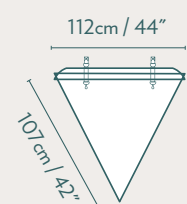

BUILT TO LAST!
LEADERS IN FRAME STRENGTH

STRUCTURE DIMENSIONS
Kiewitt Design

OVERHEAD DIMENSIONS
Floor Area 144sqm / 1550sqft

SINGLE DOOR FRAME
Inside

CLEAR VIEW STRUCTURE WINDOWS
With Cover On

DOUBLE DOOR FRAME
Inside

SKYLIGHT DIMENSIONS

CIRCLE GLASS WINDOW
(Operable)

CIRCLE PVC WINDOW
(Inoperable)

TRIANGLE ROLL-UP WINDOW
(With Screen)

*Arist rendering only. Discrepancies may occur between picture and final purchased product.

SPECIFICATIONS

Diameter	12m / 39' 5"
Center Height	6m / 19' 8"
Floor Area	144sqm / 1550sqft
Structure Weight	1800kg / 3968lbs
Structure Design	Kiewitt
Exterior Colours*	<input type="radio"/> <input type="radio"/> <input type="radio"/>

Standard Framework Thickness	42mm x 2.5mm
Framework Thickness Upgrade	48mm x 3mm

ADDITIONAL INFORMATION Structure bolt lengths: M18*80 without insulation, M 18*110 with insulation
Wrench size required: 27mm **Installation tools:** Electric hand drill/scaffolding. Placement of windows, doors, stove jack and other add-ons specified once quote is received and confirmed. **All measurements rounded to nearest cm/inch.**
www.lunaglamping.com