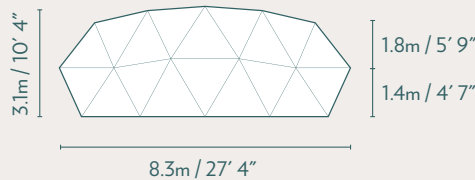

12m

Stargazer Geodesic Dome

Our extra large Stargazer. Ideal for family glamping and endless opportunities.

The 12m Stargazer is best suited for events, collaborative work space or a yoga studio. Offering 144 sq m (1550 sq ft), there is ample room for guests, bathrooms, additional rooms and seating if required.

BUILT TO LAST!
LEADERS IN FRAME STRENGTH

STRUCTURE DIMENSIONS
Kiewitt Design

OVERHEAD DIMENSIONS
Floor Area 144sqm / 1550sqft

SINGLE DOOR FRAME
Inside

CLEAR VIEW STRUCTURE WINDOWS
With Cover On

DOUBLE DOOR FRAME
Inside

SKYLIGHT DIMENSIONS

CIRCLE GLASS WINDOW
(Operable)

CIRCLE PVC WINDOW
(Inoperable)

TRIANGLE ROLL-UP WINDOW
(With Screen)

*Arist rendering only. Discrepancies may occur between picture and final purchased product.

SPECIFICATIONS

Diameter	12m / 39' 5"
Center Height	6m / 19' 8"
Floor Area	144sqm / 1550sqft
Structure Weight	1800kg / 3968lbs
Structure Design	Kiewitt
Exterior Colours*	<input type="radio"/> <input type="radio"/> <input type="radio"/>