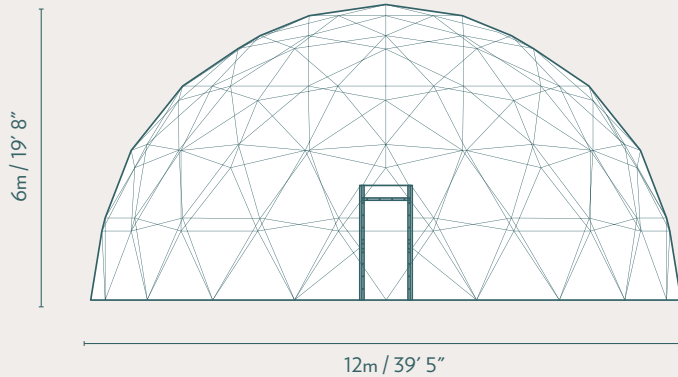

12m

Stargazer Geodesic Dome

Our extra large Stargazer. Ideal for family glamping and endless opportunities.

The 12m Stargazer is best suited for events, collaborative work space or a yoga studio. Offering 144 sq m (1550 sq ft), there is ample room for guests, bathrooms, additional rooms and seating if required.

BUILT TO LAST!
LEADERS IN FRAME STRENGTH

STRUCTURE DIMENSIONS
Kiewitt Design

OVERHEAD DIMENSIONS
Floor Area 144sqm / 1550sqft

SINGLE DOOR FRAME
Inside

CLEAR VIEW STRUCTURE WINDOWS
With Cover On

DOUBLE DOOR FRAME
Inside

SKYLIGHT DIMENSIONS

CIRCLE GLASS WINDOW
(Operable)

CIRCLE PVC WINDOW
(Inoperable)

TRIANGLE ROLL-UP WINDOW
(With Screen)

*Arist rendering only. Discrepancies may occur between picture and final purchased product.

SPECIFICATIONS

Diameter	12m / 39' 5"
Center Height	6m / 19' 8"
Floor Area	144sqm / 1550sqft
Structure Weight	1800kg / 3968lbs
Structure Design	Kiewitt
Exterior Colours*	<input type="radio"/> <input type="radio"/> <input type="radio"/>