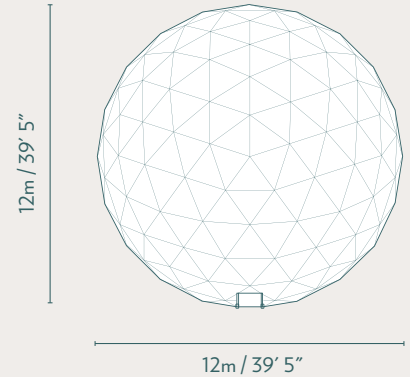

12m

Stargazer Geodesic Dome

Our extra large Stargazer. Ideal for family glamping and endless opportunities.

The 12m Stargazer is best suited for events, collaborative work space or a yoga studio. Offering 144 sq m (1550 sq ft), there is ample room for guests, bathrooms, additional rooms and seating if required.

BUILT TO LAST!
LEADERS IN FRAME STRENGTH

STRUCTURE DIMENSIONS
Kiewitt Design

OVERHEAD DIMENSIONS
Floor Area 144sqm / 1550sqft

SINGLE DOOR FRAME
Inside

CLEAR VIEW STRUCTURE WINDOWS
With Cover On

DOUBLE DOOR FRAME
Inside

SKYLIGHT DIMENSIONS

CIRCLE GLASS WINDOW
(Operable)

CIRCLE PVC WINDOW
(Inoperable)

TRIANGLE ROLL-UP WINDOW
(With Screen)

*Arist rendering only. Discrepancies may occur between picture and final purchased product.

SPECIFICATIONS

Diameter	12m / 39' 5"
Center Height	6m / 19' 8"
Floor Area	144sqm / 1550sqft
Structure Weight	1800kg / 3968lbs
Structure Design	Kiewitt
Exterior Colours*	<input type="radio"/> <input type="radio"/> <input type="radio"/>