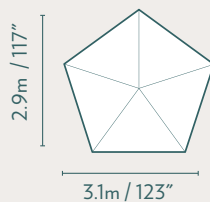

12m

Stargazer Geodesic Dome

Our extra large Stargazer. Ideal for family glamping and endless opportunities.

The 12m Stargazer is best suited for events, collaborative work space or a yoga studio. Offering 144 sq m (1550 sq ft), there is ample room for guests, bathrooms, additional rooms and seating if required.

BUILT TO LAST!
LEADERS IN FRAME STRENGTH

STRUCTURE DIMENSIONS
Kiewitt Design

OVERHEAD DIMENSIONS
Floor Area 144sqm / 1550sqft

SINGLE DOOR FRAME
Inside

CLEAR VIEW STRUCTURE WINDOWS
With Cover On

DOUBLE DOOR FRAME
Inside

SKYLIGHT DIMENSIONS

CIRCLE GLASS WINDOW
(Operable)

CIRCLE PVC WINDOW
(Inoperable)

TRIANGLE ROLL-UP WINDOW
(With Screen)

*Arist rendering only. Discrepancies may occur between picture and final purchased product.

SPECIFICATIONS

Diameter	12m / 39' 5"
Center Height	6m / 19' 8"
Floor Area	144sqm / 1550sqft
Structure Weight	1800kg / 3968lbs
Structure Design	Kiewitt
Exterior Colours*	<input type="radio"/> <input type="radio"/> <input type="radio"/>