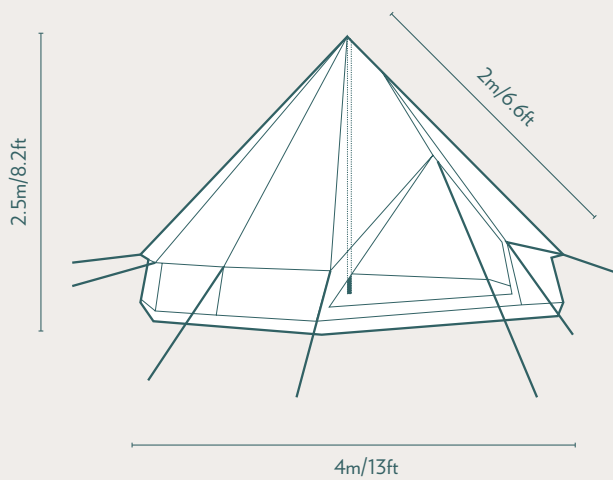

4m

Canvas Bell Tent

Small footprint, big comfort.

Experience the natural beauty of the outdoors from your portable glamping retreat in this perfect blend of spacious and cozy. The 4m canvas bell tent is made for couples looking to connect with nature or a small family of three or four wanting to camp in comfort.

STRUCTURE DIMENSIONS

OVERHEAD DIMENSIONS

Floor Area 12.6sqm/135sqft

SPECIFICATIONS

Diameter	4m / 13.1ft
Center Height	2.5m / 8.2ft
Floor Area	12.6sqm / 135sqft
Door	1.98m/6.5ft x 1.52m/5ft
Sidewall	58.42cm / 23in
Structure Weight	25.85kg / 57lbs

MATERIALS

Roof Fabric 300gsm cotton canvas, PU coating, water proof

Sidewall 300gsm cotton canvas, PU coating, water proof

Groundsheet 540gsm PVC, waterproof

Center Pole Diameter 32mm aluminium tube, 1.2mm thickness

Door Pole Diameter 19mm aluminium tube, 1.2mm thickness

Net 40gsm white

Rope 6mm nylon ropes

Stakes 5mm steel

ADDITIONAL INFORMATION

Stove Kit is available as add-on.