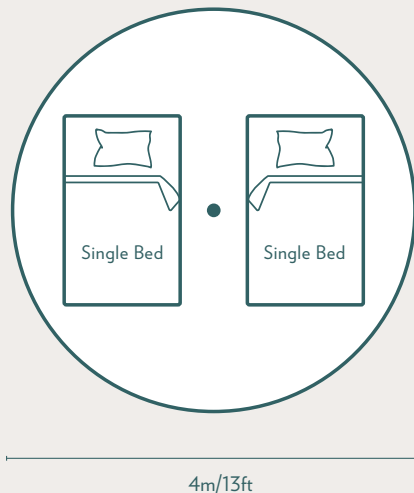

4m

Canvas Bell Tent

Small footprint, big comfort.

Experience the natural beauty of the outdoors from your portable glamping retreat in this perfect blend of spacious and cozy. The 4m canvas bell tent is made for couples looking to connect with nature or a small family of three or four wanting to camp in comfort.

STRUCTURE DIMENSIONS

OVERHEAD DIMENSIONS

Floor Area 12.6sqm/135sqft

SPECIFICATIONS

Diameter	4m / 13.1ft
Center Height	2.5m / 8.2ft
Floor Area	12.6sqm / 135sqft
Door	1.98m/6.5ft x 1.52m/5ft
Sidewall	58.42cm / 23in
Structure Weight	25.85kg / 57lbs