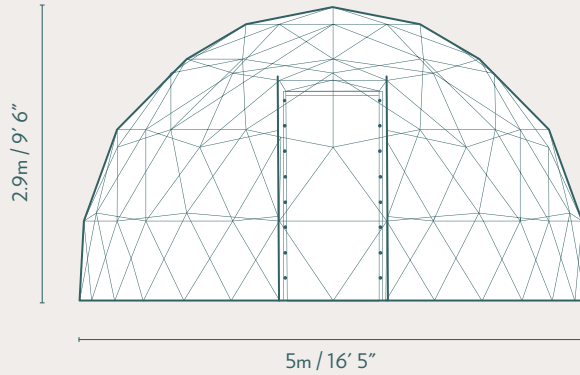

## Stargazer Geodesic Dome

Our smallest stargazer sized comfortably as a one bedroom or small office.

The 5m Stargazer is best suited for a one bed glamping space, spare room or office space. Offering 19.6 sq m (211 sq ft), it can be customized with a small kitchenette or bathroom. A Murphy bed can be added for the optimal use of living space.

**BUILT TO LAST!**  
LEADERS IN FRAME STRENGTH

**STRUCTURE DIMENSIONS**  
3V Design

**OVERHEAD DIMENSIONS**  
Floor Area 19.6sqm / 211sqft

**SINGLE DOOR FRAME**  
Inside

**PVC CLEAR VIEW STRUCTURE WINDOWS**  
With Cover On

**SKYLIGHT DIMENSIONS**

**CIRCLE GLASS WINDOW**  
(Operable)

**CIRCLE PVC WINDOW**  
(Inoperable)

**TRIANGLE ROLL-UP WINDOW**  
(With Screen)

\*Arist rendering only. Discrepancies may occur between picture and final purchased product.

## SPECIFICATIONS

Diameter	5m / 16' 5"
Center Height	2.9m / 9' 6"
Floor Area	19.6sqm / 211sqft
Structure Weight	400kg / 882lbs
Structure Design	3V
Exterior Colours*	<input type="radio"/> <input type="radio"/> <input type="radio"/>