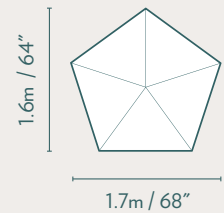

## Stargazer Geodesic Dome

Our smallest stargazer sized comfortably as a one bedroom or small office.

The 5m Stargazer is best suited for a one bed glamping space, spare room or office space. Offering 19.6 sq m (211 sq ft), it can be customized with a small kitchenette or bathroom. A Murphy bed can be added for the optimal use of living space.

**BUILT TO LAST!**  
LEADERS IN FRAME STRENGTH

**STRUCTURE DIMENSIONS**  
3V Design

**OVERHEAD DIMENSIONS**  
Floor Area 19.6sqm / 211sqft

**SINGLE DOOR FRAME**  
Inside

**PVC CLEAR VIEW STRUCTURE WINDOWS**  
With Cover On

**SKYLIGHT DIMENSIONS**

**CIRCLE GLASS WINDOW**  
(Operable)

**CIRCLE PVC WINDOW**  
(Inoperable)

**TRIANGLE ROLL-UP WINDOW**  
(With Screen)

\*Arist rendering only. Discrepancies may occur between picture and final purchased product.

## SPECIFICATIONS

Diameter	5m / 16' 5"
Center Height	2.9m / 9' 6"
Floor Area	19.6sqm / 211sqft
Structure Weight	400kg / 882lbs
Structure Design	3V
Exterior Colours*	<input type="radio"/> <input type="radio"/> <input type="radio"/>