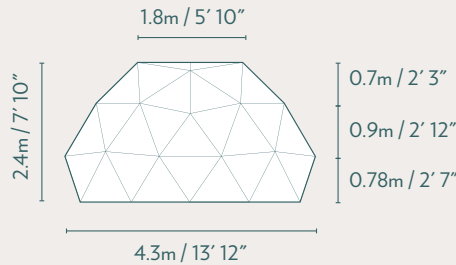

## Stargazer Geodesic Dome

Our smallest stargazer sized comfortably as a one bedroom or small office.

The 5m Stargazer is best suited for a one bed glamping space, spare room or office space. Offering 19.6 sq m (211 sq ft), it can be customized with a small kitchenette or bathroom. A Murphy bed can be added for the optimal use of living space.

**BUILT TO LAST!**  
LEADERS IN FRAME STRENGTH

**STRUCTURE DIMENSIONS**  
3V Design

**OVERHEAD DIMENSIONS**  
Floor Area 19.6sqm / 211sqft

**SINGLE DOOR FRAME**  
Inside

**PVC CLEAR VIEW STRUCTURE WINDOWS**  
With Cover On

**SKYLIGHT DIMENSIONS**

**CIRCLE GLASS WINDOW**  
(Operable)

**CIRCLE PVC WINDOW**  
(Inoperable)

**TRIANGLE ROLL-UP WINDOW**  
(With Screen)

\*Arist rendering only. Discrepancies may occur between picture and final purchased product.

## SPECIFICATIONS

Diameter	5m / 16' 5"
Center Height	2.9m / 9' 6"
Floor Area	19.6sqm / 211sqft
Structure Weight	400kg / 882lbs
Structure Design	3V
Exterior Colours*	<input type="radio"/> <input type="radio"/> <input type="radio"/>