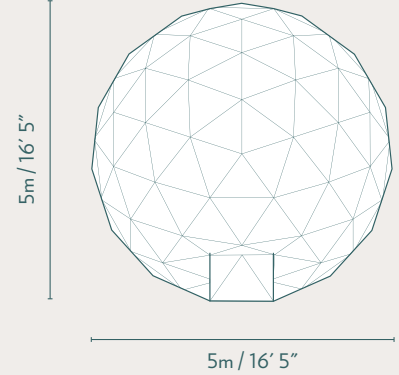

## Stargazer Geodesic Dome

Our smallest stargazer sized comfortably as a one bedroom or small office.

The 5m Stargazer is best suited for a one bed glamping space, spare room or office space. Offering 19.6 sq m (211 sq ft), it can be customized with a small kitchenette or bathroom. A Murphy bed can be added for the optimal use of living space.

**BUILT TO LAST!**  
LEADERS IN FRAME STRENGTH

**STRUCTURE DIMENSIONS**  
3V Design

**OVERHEAD DIMENSIONS**  
Floor Area 19.6sqm / 211sqft

**SINGLE DOOR FRAME**  
Inside

**PVC CLEAR VIEW STRUCTURE WINDOWS**  
With Cover On

**SKYLIGHT DIMENSIONS**

**CIRCLE GLASS WINDOW**  
(Operable)

**CIRCLE PVC WINDOW**  
(Inoperable)

**TRIANGLE ROLL-UP WINDOW**  
(With Screen)

\*Arist rendering only. Discrepancies may occur between picture and final purchased product.

## SPECIFICATIONS

Diameter	5m / 16' 5"
Center Height	2.9m / 9' 6"
Floor Area	19.6sqm / 211sqft
Structure Weight	400kg / 882lbs
Structure Design	3V
Exterior Colours*	<input type="radio"/> <input type="radio"/> <input type="radio"/>