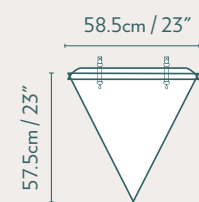

## Stargazer Geodesic Dome

Our smallest stargazer sized comfortably as a one bedroom or small office.

The 5m Stargazer is best suited for a one bed glamping space, spare room or office space. Offering 19.6 sq m (211 sq ft), it can be customized with a small kitchenette or bathroom. A Murphy bed can be added for the optimal use of living space.

**BUILT TO LAST!**  
LEADERS IN FRAME STRENGTH

**STRUCTURE DIMENSIONS**  
3V Design

**OVERHEAD DIMENSIONS**  
Floor Area 19.6sqm / 211sqft

**SINGLE DOOR FRAME**  
Inside

**PVC CLEAR VIEW STRUCTURE WINDOWS**  
With Cover On

**SKYLIGHT DIMENSIONS**

**CIRCLE GLASS WINDOW**  
(Operable)

**CIRCLE PVC WINDOW**  
(Inoperable)

**TRIANGLE ROLL-UP WINDOW**  
(With Screen)

\*Arist rendering only. Discrepancies may occur between picture and final purchased product.

## SPECIFICATIONS

Diameter	5m / 16' 5"
Center Height	2.9m / 9' 6"
Floor Area	19.6sqm / 211sqft
Structure Weight	400kg / 882lbs
Structure Design	3V
Exterior Colours*	<input type="radio"/> <input type="radio"/> <input type="radio"/>