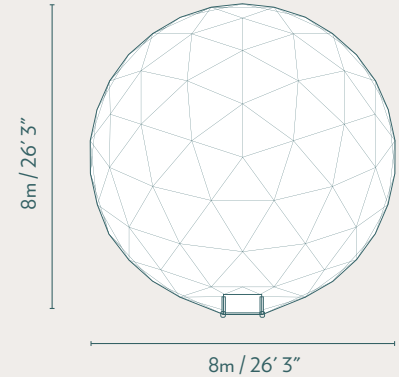

8m

Stargazer Geodesic Dome

Midsize Stargazer. Small family glamping, a workspace or small yoga studio.

The 8m Stargazer gives a roomy and rich feeling for a couple and can easily fit two beds for additional guests. Offering 50.2 sq m (540 sq ft), this unit has ample space for a full size kitchen and bathroom.

BUILT TO LAST!
LEADERS IN FRAME STRENGTH

STRUCTURE DIMENSIONS
3V Design

OVERHEAD DIMENSIONS
Floor Area 50.2sqm

SINGLE DOOR FRAME
Inside

CLEAR VIEW STRUCTURE WINDOWS
With Cover On

DOUBLE DOOR FRAME
Inside

SKYLIGHT DIMENSIONS

Diameter	8m / 26' 3"
Center Height	4.7m / 15' 5"
Floor Area	50.2 sqm / 540 sqft
Structure Weight	600kg / 1323lbs
Structure Design	3V
Exterior Colours*	<input type="radio"/> <input type="radio"/> <input type="radio"/>