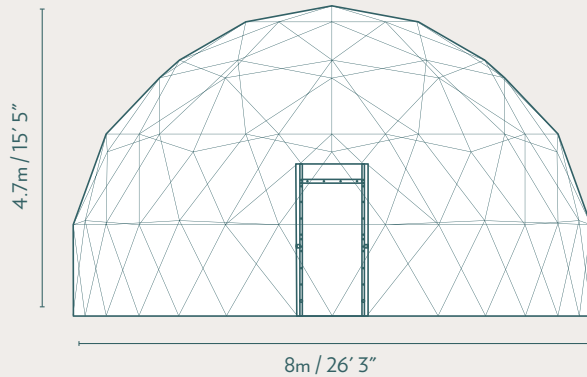

8m

Stargazer Geodesic Dome

Midsize Stargazer. Small family glamping, a workspace or small yoga studio.

The 8m Stargazer gives a roomy and rich feeling for a couple and can easily fit two beds for additional guests. Offering 50.2 sq m (540 sq ft), this unit has ample space for a full size kitchen and bathroom.

BUILT TO LAST!
LEADERS IN FRAME STRENGTH

STRUCTURE DIMENSIONS
3V Design

OVERHEAD DIMENSIONS
Floor Area 50.2sqm

SINGLE DOOR FRAME
Inside

CLEAR VIEW STRUCTURE WINDOWS
With Cover On

DOUBLE DOOR FRAME
Inside

SKYLIGHT DIMENSIONS

CIRCLE GLASS WINDOW
(Operable)

CIRCLE PVC WINDOW
(Inoperable)

TRIANGLE ROLL-UP WINDOW
(With Screen)

*Arist rendering only. Discrepancies may occur between picture and final purchased product.

SPECIFICATIONS

Diameter	8m / 26' 3"
Center Height	4.7m / 15' 5"
Floor Area	50.2 sqm / 540 sqft
Structure Weight	600kg / 1323lbs
Structure Design	3V
Exterior Colours*	<input type="radio"/> <input type="radio"/> <input type="radio"/>