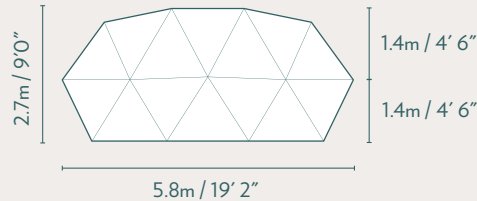

8m

Stargazer Geodesic Dome

Midsize Stargazer. Small family glamping, a workspace or small yoga studio.

The 8m Stargazer gives a roomy and rich feeling for a couple and can easily fit two beds for additional guests. Offering 50.2 sq m (540 sq ft), this unit has ample space for a full size kitchen and bathroom.

BUILT TO LAST!
LEADERS IN FRAME STRENGTH

STRUCTURE DIMENSIONS
3V Design

OVERHEAD DIMENSIONS
Floor Area 50.2sqm

SINGLE DOOR FRAME
Inside

CLEAR VIEW STRUCTURE WINDOWS
With Cover On

DOUBLE DOOR FRAME
Inside

SKYLIGHT DIMENSIONS

Diameter	8m / 26' 3"
Center Height	4.7m / 15' 5"
Floor Area	50.2 sqm / 540 sqft
Structure Weight	600kg / 1323lbs
Structure Design	3V
Exterior Colours*	<input type="radio"/> <input type="radio"/> <input type="radio"/>