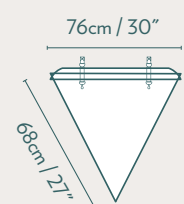

8m

Stargazer Geodesic Dome

Midsize Stargazer. Small family glamping, a workspace or small yoga studio.

The 8m Stargazer gives a roomy and rich feeling for a couple and can easily fit two beds for additional guests. Offering 50.2 sq m (540 sq ft), this unit has ample space for a full size kitchen and bathroom.

BUILT TO LAST!
LEADERS IN FRAME STRENGTH

STRUCTURE DIMENSIONS
3V Design

OVERHEAD DIMENSIONS
Floor Area 50.2sqm

SINGLE DOOR FRAME
Inside

CLEAR VIEW STRUCTURE WINDOWS
With Cover On

DOUBLE DOOR FRAME
Inside

SKYLIGHT DIMENSIONS

CIRCLE GLASS WINDOW
(Operable)

CIRCLE PVC WINDOW
(Inoperable)

TRIANGLE ROLL-UP WINDOW
(With Screen)

*Arist rendering only. Discrepancies may occur between picture and final purchased product.

SPECIFICATIONS

Diameter	8m / 26' 3"
Center Height	4.7m / 15' 5"
Floor Area	50.2 sqm / 540 sqft
Structure Weight	600kg / 1323lbs
Structure Design	3V
Exterior Colours*	<input type="radio"/> <input type="radio"/> <input type="radio"/>