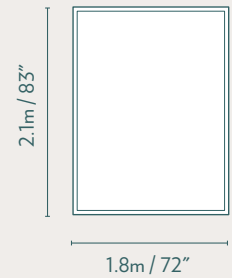

8m

Stargazer Geodesic Dome

Midsize Stargazer. Small family glamping, a workspace or small yoga studio.

The 8m Stargazer gives a roomy and rich feeling for a couple and can easily fit two beds for additional guests. Offering 50.2 sq m (540 sq ft), this unit has ample space for a full size kitchen and bathroom.

BUILT TO LAST!
LEADERS IN FRAME STRENGTH

STRUCTURE DIMENSIONS
3V Design

OVERHEAD DIMENSIONS
Floor Area 50.2sqm

SINGLE DOOR FRAME
Inside

CLEAR VIEW STRUCTURE WINDOWS
With Cover On

DOUBLE DOOR FRAME
Inside

SKYLIGHT DIMENSIONS

Diameter	8m / 26' 3"
Center Height	4.7m / 15' 5"
Floor Area	50.2 sqm / 540 sqft
Structure Weight	600kg / 1323lbs
Structure Design	3V
Exterior Colours*	<input type="radio"/> <input type="radio"/> <input type="radio"/>