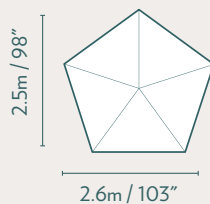

8m

Stargazer Geodesic Dome

Midsize Stargazer. Small family glamping, a workspace or small yoga studio.

The 8m Stargazer gives a roomy and rich feeling for a couple and can easily fit two beds for additional guests. Offering 50.2 sq m (540 sq ft), this unit has ample space for a full size kitchen and bathroom.

BUILT TO LAST!
LEADERS IN FRAME STRENGTH

STRUCTURE DIMENSIONS
3V Design

OVERHEAD DIMENSIONS
Floor Area 50.2sqm

SINGLE DOOR FRAME
Inside

CLEAR VIEW STRUCTURE WINDOWS
With Cover On

DOUBLE DOOR FRAME
Inside

SKYLIGHT DIMENSIONS

Diameter	8m / 26' 3"
Center Height	4.7m / 15' 5"
Floor Area	50.2 sqm / 540 sqft
Structure Weight	600kg / 1323lbs
Structure Design	3V
Exterior Colours*	<input type="radio"/> <input type="radio"/> <input type="radio"/>