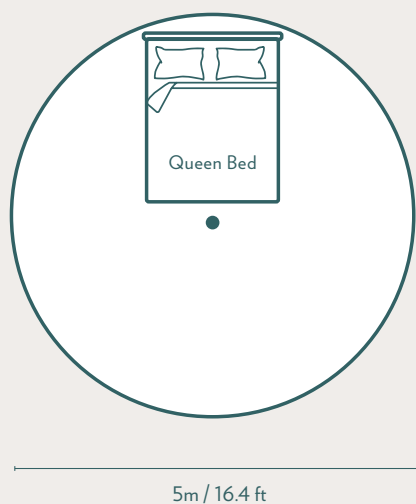

# 5m Canvas Bell Tent

Family-focused glamping.

There's nothing like spending a night in nature with your family. And, with the 5m canvas bell tent, you can rest soundly knowing that everyone has plenty of personal space. At over 16 feet across, this bell tent can comfortably fit four double mattresses.

## STRUCTURE DIMENSIONS

## SPECIFICATIONS

Diameter	5m / 16.4 ft
Center Height	3m / 9.8 ft
Floor Area	19.6sqm / 211sqft
Door	2.5m/8.2ft x 1.70m/5.6ft
Sidewall	58.42cm / 23in
Structure Weight	34.93kg / 77lbs

**Door Pole** Diameter 19mm aluminium tube, 1.2mm thickness

**Net** 40gsm white

**Rope** 6mm nylon ropes

**Stakes** 5mm steel