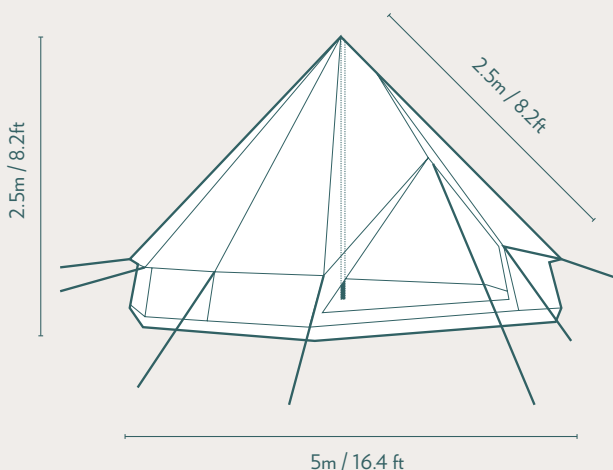

# 5m Canvas Bell Tent

Family-focused glamping.

There's nothing like spending a night in nature with your family. And, with the 5m canvas bell tent, you can rest soundly knowing that everyone has plenty of personal space. At over 16 feet across, this bell tent can comfortably fit four double mattresses.

## STRUCTURE DIMENSIONS

## OVERHEAD DIMENSIONS

Floor Area 19.6sqm/211sqft

## SPECIFICATIONS

Diameter	5m / 16.4 ft
Center Height	3m / 9.8 ft
Floor Area	19.6sqm / 211sqft
Door	2.5m/8.2ft x 1.70m/5.6ft
Sidewall	58.42cm / 23in
Structure Weight	34.93kg / 77lbs