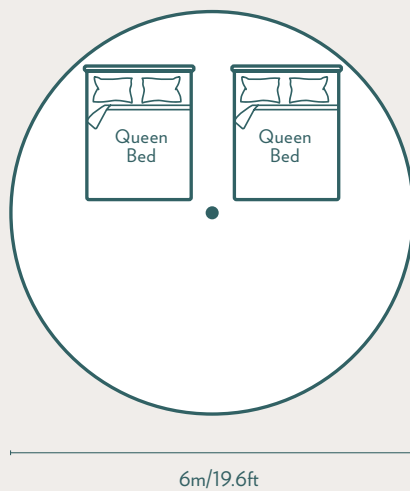

6m Canvas Bell Tent

The bell of the ball.

When you pull up to the festival's merchant grounds with this 6m bell tent, you're sure to draw attention. Whether you're running a yoga retreat or creating the perfect bachelorette glamping experience, this tent with sleeping room for 10 and sitting room for 25 has you covered.

STRUCTURE DIMENSIONS

OVERHEAD DIMENSIONS

Floor Area 28.3sqm/309sqft

SPECIFICATIONS

Diameter	6m / 19.6ft
Center Height	3.5m / 11.5ft
Floor Area	28.3sqm / 309sqft
Door	2.59m/8.5ft x 1.70m/5.6ft
Sidewall	68.58cm / 27in
Structure Weight	44kg / 97lbs