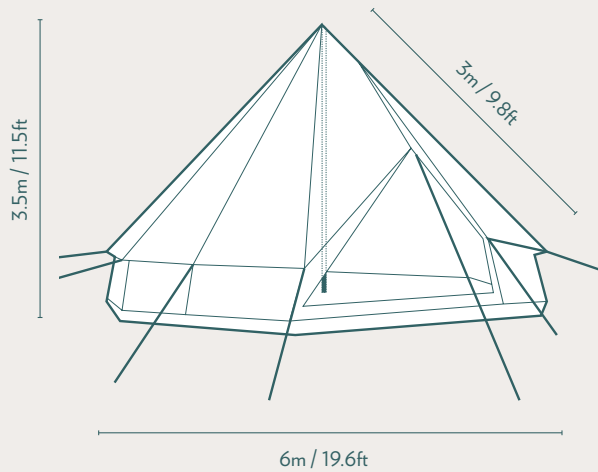

6m Canvas Bell Tent

The bell of the ball.

When you pull up to the festival's merchant grounds with this 6m bell tent, you're sure to draw attention. Whether you're running a yoga retreat or creating the perfect bachelorette glamping experience, this tent with sleeping room for 10 and sitting room for 25 has you covered.

STRUCTURE DIMENSIONS

OVERHEAD DIMENSIONS

Floor Area 28.3sqm/309sqft

SPECIFICATIONS

Diameter	6m / 19.6ft
Center Height	3.5m / 11.5ft
Floor Area	28.3sqm / 309sqft
Door	2.59m/8.5ft x 1.70m/5.6ft
Sidewall	68.58cm / 27in
Structure Weight	44kg / 97lbs

MATERIALS

Roof Fabric 300gsm cotton canvas, PU coating, water proof

Sidewall 300gsm cotton canvas, PU coating, water proof

Groundsheet 540gsm PVC, waterproof

Center Pole Diameter 32mm aluminium tube, 1.2mm thickness

Door Pole Diameter 19mm aluminium tube, 1.2mm thickness

Net 40gsm white

Rope 6mm nylon ropes

Stakes 5mm steel

ADDITIONAL INFORMATION

Stove Kit is available as add-on.

www.lunaglamping.com