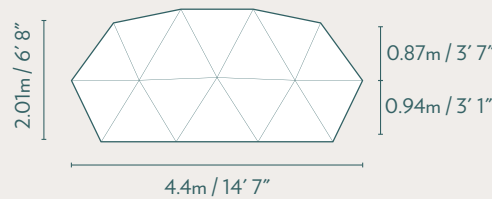

6m

Stargazer Geodesic Dome

Our coziest Stargazer. Ideal for glamping couples, a studio space or office.

The 6m Stargazer is best suited for a couples weekend stay or small studio space. Offering 28.3 sq m (305 sq ft), it can be customized with a small kitchenette and bathroom. A Murphy bed can be added for the optimal use of living space.

BUILT TO LAST!
LEADERS IN FRAME STRENGTH

STRUCTURE DIMENSIONS
3V Design

OVERHEAD DIMENSIONS
Floor Area 28.3sqm / 305sqft

SINGLE DOOR FRAME
Inside

CLEAR VIEW STRUCTURE WINDOWS
With Cover On

SKYLIGHT DIMENSIONS

Diameter	6m / 19' 8"
Center Height	3.5m / 11' 5"
Floor Area	28.3 sqm / 305 sqft
Structure Weight	500kg / 1102lbs
Structure Design	3V
Exterior Colours*	<input type="radio"/> <input type="radio"/> <input type="radio"/>