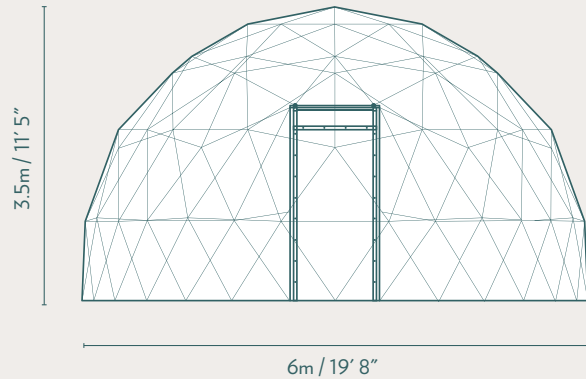

6m

Stargazer Geodesic Dome

Our coziest Stargazer. Ideal for glamping couples, a studio space or office.

The 6m Stargazer is best suited for a couples weekend stay or small studio space. Offering 28.3 sq m (305 sq ft), it can be customized with a small kitchenette and bathroom. A Murphy bed can be added for the optimal use of living space.

BUILT TO LAST!
LEADERS IN FRAME STRENGTH

STRUCTURE DIMENSIONS
3V Design

OVERHEAD DIMENSIONS
Floor Area 28.3sqm / 305sqft

SINGLE DOOR FRAME
Inside

CLEAR VIEW STRUCTURE WINDOWS
With Cover On

SKYLIGHT DIMENSIONS

CIRCLE GLASS WINDOW
(Operable)

CIRCLE PVC WINDOW
(Inoperable)

TRIANGLE ROLL-UP WINDOW
(With Screen)

*Arist rendering only. Discrepancies may occur between picture and final purchased product.

SPECIFICATIONS

Diameter	6m / 19' 8"
Center Height	3.5m / 11' 5"
Floor Area	28.3 sqm / 305 sqft
Structure Weight	500kg / 1102lbs
Structure Design	3V
Exterior Colours*	<input type="radio"/> <input type="radio"/> <input type="radio"/>