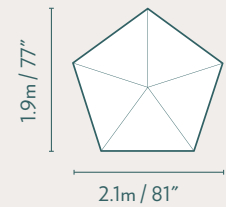

6m

Stargazer Geodesic Dome

Our coziest Stargazer. Ideal for glamping couples, a studio space or office.

The 6m Stargazer is best suited for a couples weekend stay or small studio space. Offering 28.3 sq m (305 sq ft), it can be customized with a small kitchenette and bathroom. A Murphy bed can be added for the optimal use of living space.

BUILT TO LAST!
LEADERS IN FRAME STRENGTH

STRUCTURE DIMENSIONS
3V Design

OVERHEAD DIMENSIONS
Floor Area 28.3sqm / 305sqft

SINGLE DOOR FRAME
Inside

CLEAR VIEW STRUCTURE WINDOWS
With Cover On

SKYLIGHT DIMENSIONS

Diameter	6m / 19' 8"
Center Height	3.5m / 11' 5"
Floor Area	28.3 sqm / 305 sqft
Structure Weight	500kg / 1102lbs
Structure Design	3V
Exterior Colours*	<input type="radio"/> <input type="radio"/> <input type="radio"/>