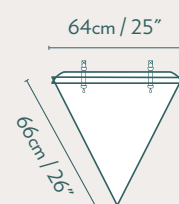

6m

Stargazer Geodesic Dome

Our coziest Stargazer. Ideal for glamping couples, a studio space or office.

The 6m Stargazer is best suited for a couples weekend stay or small studio space. Offering 28.3 sq m (305 sq ft), it can be customized with a small kitchenette and bathroom. A Murphy bed can be added for the optimal use of living space.

BUILT TO LAST!
LEADERS IN FRAME STRENGTH

STRUCTURE DIMENSIONS
3V Design

OVERHEAD DIMENSIONS
Floor Area 28.3sqm / 305sqft

SINGLE DOOR FRAME
Inside

CLEAR VIEW STRUCTURE WINDOWS
With Cover On

SKYLIGHT DIMENSIONS

CIRCLE GLASS WINDOW
(Operable)

CIRCLE PVC WINDOW
(Inoperable)

TRIANGLE ROLL-UP WINDOW
(With Screen)

*Arist rendering only. Discrepancies may occur between picture and final purchased product.

SPECIFICATIONS

Diameter	6m / 19' 8"
Center Height	3.5m / 11' 5"
Floor Area	28.3 sqm / 305 sqft
Structure Weight	500kg / 1102lbs
Structure Design	3V
Exterior Colours*	<input type="radio"/> <input type="radio"/> <input type="radio"/>