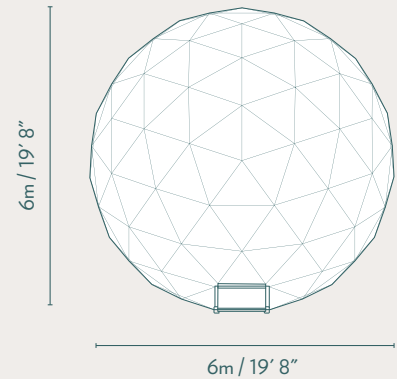

6m

Stargazer Geodesic Dome

Our coziest Stargazer. Ideal for glamping couples, a studio space or office.

The 6m Stargazer is best suited for a couples weekend stay or small studio space. Offering 28.3 sq m (305 sq ft), it can be customized with a small kitchenette and bathroom. A Murphy bed can be added for the optimal use of living space.

BUILT TO LAST!
LEADERS IN FRAME STRENGTH

STRUCTURE DIMENSIONS
3V Design

OVERHEAD DIMENSIONS
Floor Area 28.3sqm / 305sqft

SINGLE DOOR FRAME
Inside

CLEAR VIEW STRUCTURE WINDOWS
With Cover On

SKYLIGHT DIMENSIONS

Diameter	6m / 19' 8"
Center Height	3.5m / 11' 5"
Floor Area	28.3 sqm / 305 sqft
Structure Weight	500kg / 1102lbs
Structure Design	3V
Exterior Colours*	<input type="radio"/> <input type="radio"/> <input type="radio"/>