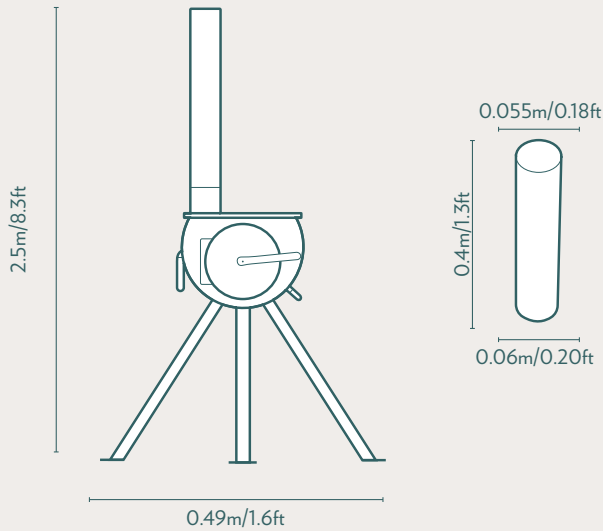

SPECIFICATIONS

Stove Type	Portable
Heat Energy	2kW
Flue Exit Type	Top Exit
Height	19cm / 7.5in
Length	43cm / 17in
Width	23cm / 9in
Flue Diameter	6.5cm / 2.5in
Total Weight	10.2kg / 22.5lbs