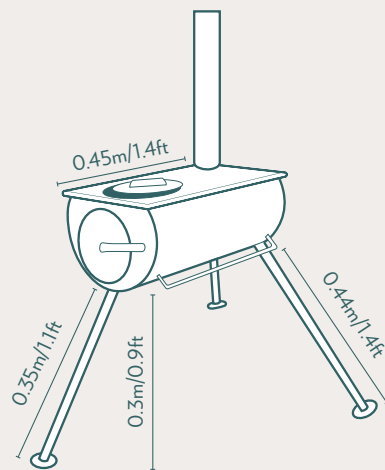

Stove Kit

Canvas Bell Tent Add-On

Let's Get Cozy..

Snow or sleet, rain or shine, camp in comfort with a portable wood-burning stove. With a light steel frame that makes for easy set-up, this safe and efficient heat source is perfect for late season camping, boiling water for your morning bush coffee and cooking delicious camp cuisine.

SPECIFICATIONS

Stove Type	Portable
Heat Energy	2kW
Flue Exit Type	Top Exit
Height	19cm / 7.5in
Length	43cm / 17in
Width	23cm / 9in
Flue Diameter	6.5cm / 2.5in
Total Weight	10.2kg / 22.5lbs