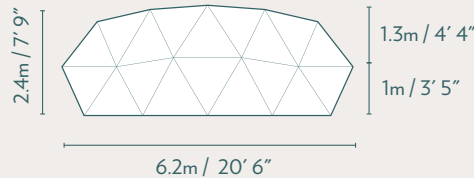

## Stargazer Geodesic Dome

The midsize Stargazer with a little extra room. Ideal for small family glamping or an entrepreneur workspace.

The 9m Stargazer is best suited for a family, collaborative workspace or even a yoga studio. Offering 63.6 sq m, (685 sq ft), it can be customized with a kitchenette, bathroom and living space or a modest yoga studio.

**BUILT TO LAST!**  
LEADERS IN FRAME STRENGTH

**STRUCTURE DIMENSIONS**  
4V Design

**OVERHEAD DIMENSIONS**  
Floor Area 63.6sqm / 685sqft

**SINGLE DOOR FRAME**  
Inside

**CLEAR VIEW STRUCTURE WINDOWS**  
With Cover On

**DOUBLE DOOR FRAME**  
Inside

**SKYLIGHT DIMENSIONS**

**CIRCLE GLASS WINDOW**  
(Operable)

**CIRCLE PVC WINDOW**  
(Inoperable)

**TRIANGLE ROLL-UP WINDOW**  
(With Screen)

\*Arist rendering only. Discrepancies may occur between picture and final purchased product.

## SPECIFICATIONS

Diameter	9m / 29' 6"
Center Height	4.5m / 14' 9"
Floor Area	63.6sqm / 685sqft
Structure Weight	800kg / 1764lbs
Structure Design	4V
Exterior Colours*	<input type="radio"/> <input type="radio"/> <input type="radio"/>