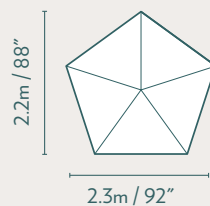

## Stargazer Geodesic Dome

The midsize Stargazer with a little extra room. Ideal for small family glamping or an entrepreneur workspace.

The 9m Stargazer is best suited for a family, collaborative workspace or even a yoga studio. Offering 63.6 sq m, (685 sq ft), it can be customized with a kitchenette, bathroom and living space or a modest yoga studio.

**BUILT TO LAST!**  
LEADERS IN FRAME STRENGTH

**STRUCTURE DIMENSIONS**  
4V Design

**OVERHEAD DIMENSIONS**  
Floor Area 63.6sqm / 685sqft

**SINGLE DOOR FRAME**  
Inside

**CLEAR VIEW STRUCTURE WINDOWS**  
With Cover On

**DOUBLE DOOR FRAME**  
Inside

**SKYLIGHT DIMENSIONS**

**CIRCLE GLASS WINDOW**  
(Operable)

**CIRCLE PVC WINDOW**  
(Inoperable)

**TRIANGLE ROLL-UP WINDOW**  
(With Screen)

\*Arist rendering only. Discrepancies may occur between picture and final purchased product.

## SPECIFICATIONS

Diameter	9m / 29' 6"
Center Height	4.5m / 14' 9"
Floor Area	63.6sqm / 685sqft
Structure Weight	800kg / 1764lbs
Structure Design	4V
Exterior Colours*	<input type="radio"/> <input type="radio"/> <input type="radio"/>