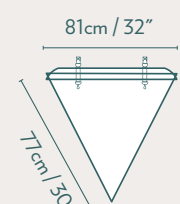

## Stargazer Geodesic Dome

The midsize Stargazer with a little extra room. Ideal for small family glamping or an entrepreneur workspace.

The 9m Stargazer is best suited for a family, collaborative workspace or even a yoga studio. Offering 63.6 sq m, (685 sq ft), it can be customized with a kitchenette, bathroom and living space or a modest yoga studio.

**BUILT TO LAST!**  
LEADERS IN FRAME STRENGTH

**STRUCTURE DIMENSIONS**  
4V Design

**OVERHEAD DIMENSIONS**  
Floor Area 63.6sqm / 685sqft

**SINGLE DOOR FRAME**  
Inside

**CLEAR VIEW STRUCTURE WINDOWS**  
With Cover On

**DOUBLE DOOR FRAME**  
Inside

**SKYLIGHT DIMENSIONS**

**CIRCLE GLASS WINDOW**  
(Operable)

**CIRCLE PVC WINDOW**  
(Inoperable)

**TRIANGLE ROLL-UP WINDOW**  
(With Screen)

\*Arist rendering only. Discrepancies may occur between picture and final purchased product.

## SPECIFICATIONS

Diameter	9m / 29' 6"
Center Height	4.5m / 14' 9"
Floor Area	63.6sqm / 685sqft
Structure Weight	800kg / 1764lbs
Structure Design	4V
Exterior Colours*	<input type="radio"/> <input type="radio"/> <input type="radio"/>