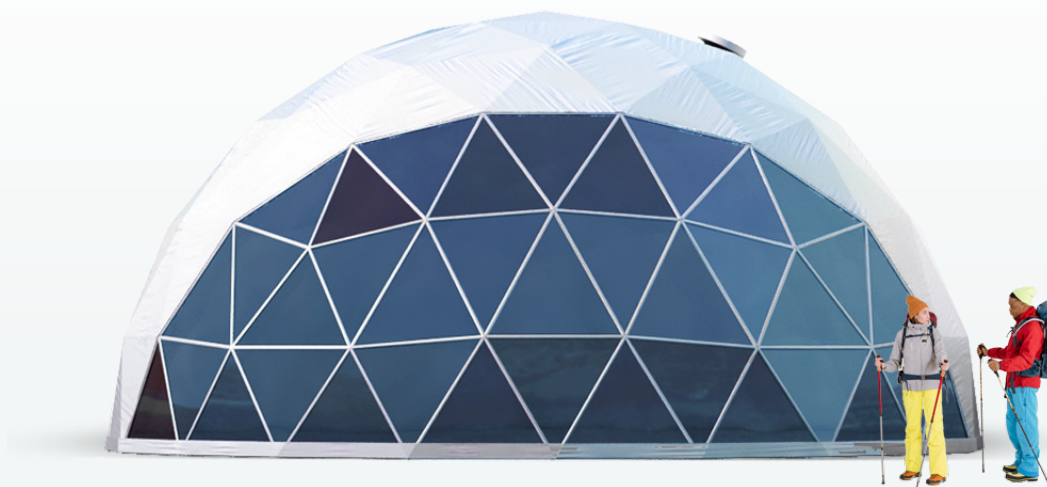

## Stargazer Geodesic Dome

The midsize Stargazer with a little extra room. Ideal for small family glamping or an entrepreneur workspace.

The 9m Stargazer is best suited for a family, collaborative workspace or even a yoga studio. Offering 63.6 sq m, (685 sq ft), it can be customized with a kitchenette, bathroom and living space or a modest yoga studio.

**DOUBLE DOOR FRAME**  
Inside

**SKYLIGHT DIMENSIONS**

**CIRCLE GLASS WINDOW**  
(Operable)

**CIRCLE PVC WINDOW**  
(Inoperable)

**TRIANGLE ROLL-UP WINDOW**  
(With Screen)

\*Arist rendering only. Discrepancies may occur between picture and final purchased product.

## SPECIFICATIONS

Diameter	9m / 29' 6"
Center Height	4.5m / 14' 9"
Floor Area	63.6sqm / 685sqft
Structure Weight	800kg / 1764lbs
Structure Design	4V
Exterior Colours*	<input type="radio"/> <input type="radio"/> <input type="radio"/>

## FRAMEWORK

A galvanized steel frame and sturdy geodesic dome design create a strong yet simple structure. Thick steel footing elevates the frame for added protection and allows you to secure your dome to any surface. Need to increase your wind and snow loads or change the color of your powder-coated framework? Visit us online or talk to a Luna associate to learn more about frame upgrades and framework colors.