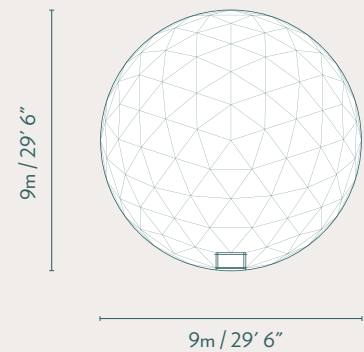

## Stargazer Geodesic Dome

The midsize Stargazer with a little extra room. Ideal for small family glamping or an entrepreneur workspace.

The 9m Stargazer is best suited for a family, collaborative workspace or even a yoga studio. Offering 63.6 sq m, (685 sq ft), it can be customized with a kitchenette, bathroom and living space or a modest yoga studio.

**BUILT TO LAST!**  
LEADERS IN FRAME STRENGTH

**STRUCTURE DIMENSIONS**  
4V Design

**OVERHEAD DIMENSIONS**  
Floor Area 63.6sqm / 685sqft

**SINGLE DOOR FRAME**  
Inside

**CLEAR VIEW STRUCTURE WINDOWS**  
With Cover On

**DOUBLE DOOR FRAME**  
Inside

**SKYLIGHT DIMENSIONS**

**CIRCLE GLASS WINDOW**  
(Operable)

**CIRCLE PVC WINDOW**  
(Inoperable)

**TRIANGLE ROLL-UP WINDOW**  
(With Screen)

\*Arist rendering only. Discrepancies may occur between picture and final purchased product.

## SPECIFICATIONS

Diameter	9m / 29' 6"
Center Height	4.5m / 14' 9"
Floor Area	63.6sqm / 685sqft
Structure Weight	800kg / 1764lbs
Structure Design	4V
Exterior Colours*	<input type="radio"/> <input type="radio"/> <input type="radio"/>