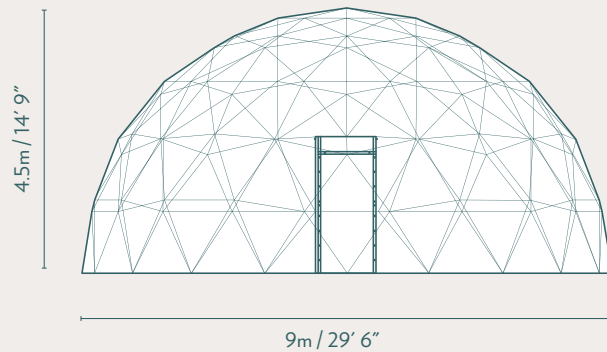

## Stargazer Geodesic Dome

The midsize Stargazer with a little extra room. Ideal for small family glamping or an entrepreneur workspace.

The 9m Stargazer is best suited for a family, collaborative workspace or even a yoga studio. Offering 63.6 sq m, (685 sq ft), it can be customized with a kitchenette, bathroom and living space or a modest yoga studio.

**BUILT TO LAST!**  
LEADERS IN FRAME STRENGTH

**STRUCTURE DIMENSIONS**  
4V Design

**OVERHEAD DIMENSIONS**  
Floor Area 63.6sqm / 685sqft

**SINGLE DOOR FRAME**  
Inside

**CLEAR VIEW STRUCTURE WINDOWS**  
With Cover On

**DOUBLE DOOR FRAME**  
Inside

**SKYLIGHT DIMENSIONS**

**CIRCLE GLASS WINDOW**  
(Operable)

**CIRCLE PVC WINDOW**  
(Inoperable)

**TRIANGLE ROLL-UP WINDOW**  
(With Screen)

\*Arist rendering only. Discrepancies may occur between picture and final purchased product.

## SPECIFICATIONS

Diameter	9m / 29' 6"
Center Height	4.5m / 14' 9"
Floor Area	63.6sqm / 685sqft
Structure Weight	800kg / 1764lbs
Structure Design	4V
Exterior Colours*	<input type="radio"/> <input type="radio"/> <input type="radio"/>