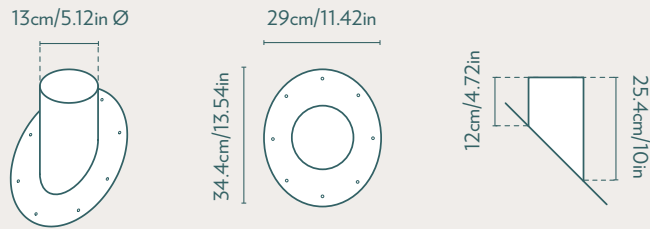

Add-ons: Stove Jack

Stove Jack

Do you dream of a pellet stove in the dining room or curling up on the sofa with a good book and the crackle of a wood stove?

Our stove jack puts the decision in your hands. Just bring your own stove and choose a location within your dome. The insulation and PVC cover will be prepared to ensure a proper fit. 5" and a 9" stove jack available. Custom sizes available upon request.

9" STOVE JACK DIMENSIONS