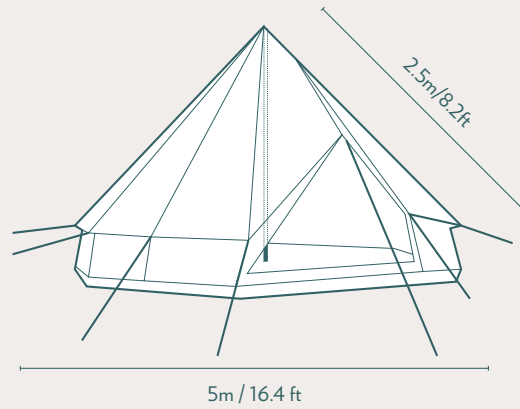

# 5m Canvas Bell Tent

## Family-focused glamping.

There's nothing like spending a night in nature with your family. And, with the 5M canvas bell tent, you can rest soundly knowing that everyone has plenty of personal space. At over 16 feet across, this bell tent can comfortably fit four double mattresses.

### STRUCTURE DIMENSIONS

## SPECIFICATIONS

Diameter	5m / 16.4 ft
Center Height	3m / 9.8 ft
Floor Area	xxsqm / xxsqft
Door	2.89m/8.2ft x 1.70m/5.6ft
Sidewall	58.42cm / 23in
Structure Weight	34.93kg / 77lbs