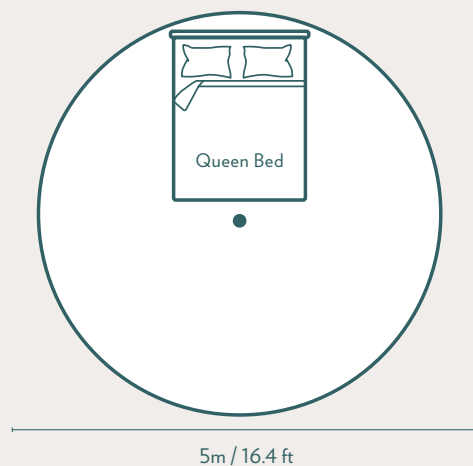

## Family-focused glamping.

There's nothing like spending a night in nature with your family. And, with the 5M canvas bell tent, you can rest soundly knowing that everyone has plenty of personal space. At over 16 feet across, this bell tent can comfortably fit four double mattresses.

### STRUCTURE DIMENSIONS

### OVERHEAD DIMENSIONS

Floor Area 7sqm

## SPECIFICATIONS

Diameter	5m / 16.4 ft
Center Height	3m / 9.8 ft
Floor Area	xxsqm / xxsqft
Door	2.89m/8.2ft x 1.70m/5.6ft
Sidewall	58.42cm / 23in
Structure Weight	34.93kg / 77lbs