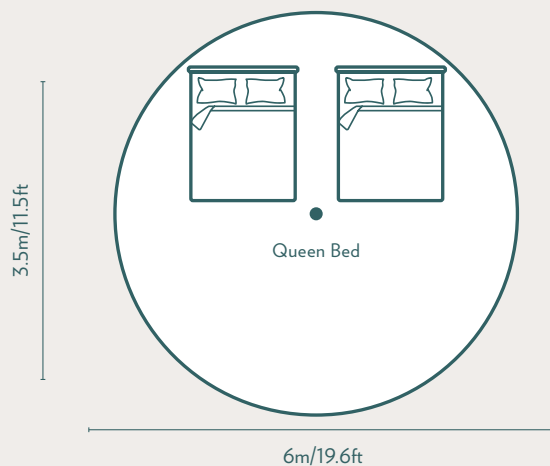

6m Canvas Bell Tent

The bell of the ball.

When you pull up to the festival's merchant grounds with this 6M bell tent, you're sure to draw attention. Whether you're running a yoga retreat or creating the perfect bachelorette glamping experience, this tent with sleeping room for 10 and sitting room for 25 has you covered.

STRUCTURE DIMENSIONS

OVERHEAD DIMENSIONS

Floor Area 7sqm

SPECIFICATIONS

Diameter	6m / 19.6ft
Center Height	3.5m / 11.5ft
Floor Area	xxsqm / xxsqft
Door	2.59m/8.5ft x 1.70m/5.6ft
Sidewall	68.58cm / 27in
Structure Weight	43.99kg / 97lbs

MATERIALS

Roof Fabric 300gsm cotton canvas, PU coating, water proof

Sidewall 300gsm cotton canvas, PU coating, water proof

Groundsheet 540gsm PVC, waterproof

Center Pole Diameter 32mm aluminium tube, 1.2mm thickness

Door Pole Diameter 19mm aluminium tube, 1.2mm thickness

Net 40gsm white

Rope 6mm nylon ropes

Stakes 5mm steel

ADDITIONAL INFORMATION

Stove Kit is available as add-on, see page xx.