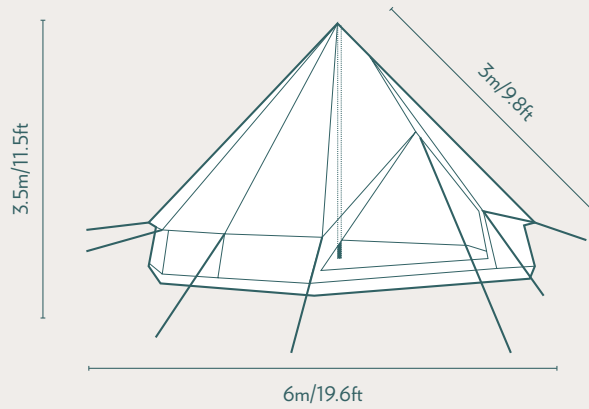

6m Canvas Bell Tent

The bell of the ball.

When you pull up to the festival's merchant grounds with this 6M bell tent, you're sure to draw attention. Whether you're running a yoga retreat or creating the perfect bachelorette glamping experience, this tent with sleeping room for 10 and sitting room for 25 has you covered.

STRUCTURE DIMENSIONS

OVERHEAD DIMENSIONS

Floor Area 7sqm

SPECIFICATIONS

Diameter	6m / 19.6ft
Center Height	3.5m / 11.5ft
Floor Area	xxsqm / xxsqft
Door	2.59m/8.5ft x 1.70m/5.6ft
Sidewall	68.58cm / 27in
Structure Weight	43.99kg / 97lbs

MATERIALS

Roof Fabric 300gsm cotton canvas, PU coating, water proof

Sidewall 300gsm cotton canvas, PU coating, water proof

Groundsheet 540gsm PVC, waterproof

Center Pole Diameter 32mm aluminium tube, 1.2mm thickness

Door Pole Diameter 19mm aluminium tube, 1.2mm thickness

Net 40gsm white

Rope 6mm nylon ropes

Stakes 5mm steel

ADDITIONAL INFORMATION

Stove Kit is available as add-on, see page xx.