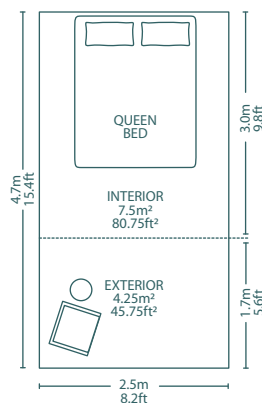

# Safari Aurora I

Personal space with room for comfort.

A surprisingly spacious glamping experience in a modest footprint! The Aurora I's 7.5m<sup>2</sup> (80.5ft<sup>2</sup>) interior space offers accommodation for a queen-size bed as well as some of your favourite glamping essentials. Extra features like built-in sunshades, padded flooring, and customizable decor provide exceptional comfort in a variety of outdoor environments. Streamlined installation means the Aurora I assembles quickly, with little effort or technical expertise.

### DIMENSIONS

## SPECIFICATIONS

<b>Outer Dimension:</b> LxWxH	4m x 4.7m x 2.6m (13ft x 15.4ft x 8.5ft)
<b>Outer Area:</b>	8.8m <sup>2</sup> (202.3 ft <sup>2</sup> )
<b>Inner Dimension:</b> LxWxH	2.5m x 3.0m x 2.4m (8.2ft x 9.84ft x 7.9ft)
<b>Inner Area:</b>	7.5m <sup>2</sup> (80.75ft <sup>2</sup> )
<b>Max Wind Load:</b>	75km/h (46mph)
<b>Product Weight:</b>	149kg (328lbs)